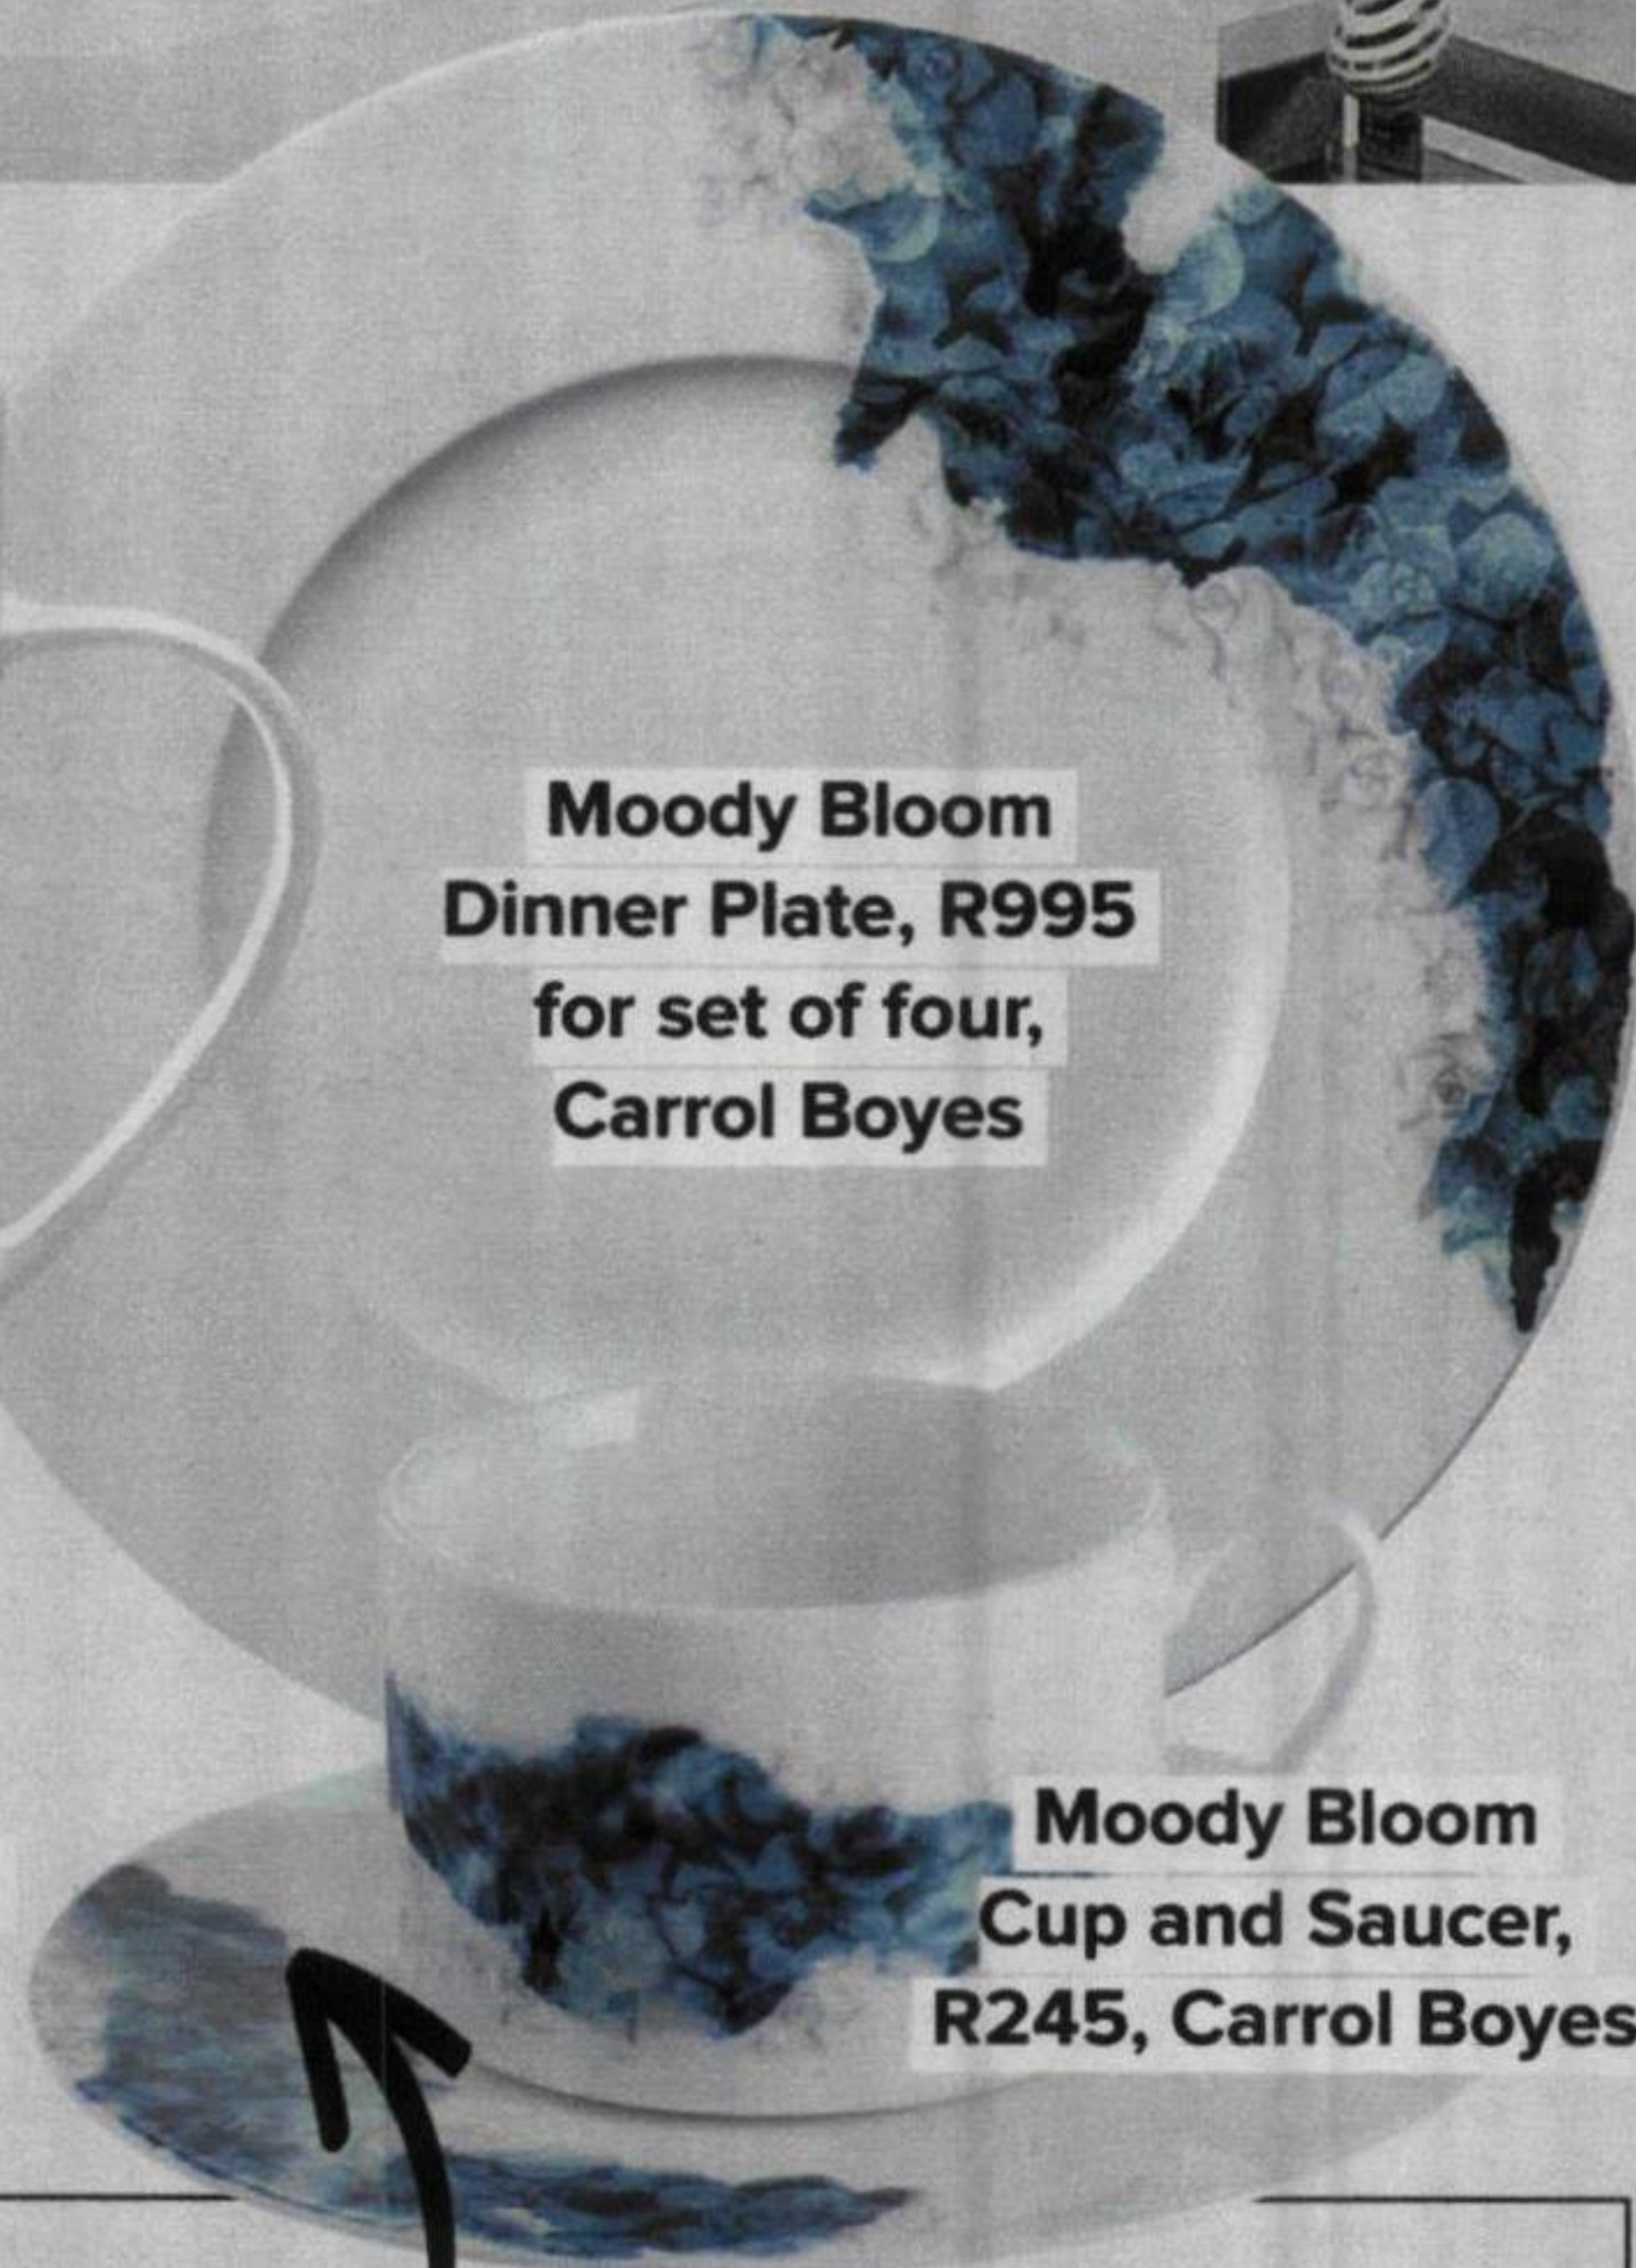

Moody Bloom Cup and Saucer, R245, Carrol Boyes

Moody Bloom Dinner Plate, R995 for set of four, Carrol Boyes